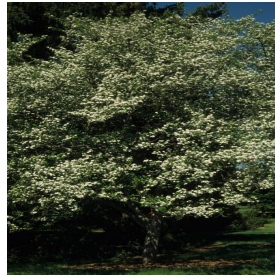

**Acer platanoides Superform**  
Height: 35-45 ft  
Spread: 30-40 ft  
Zone: 4-8

**Crataegus viridis Winter King**  
Height: 25-35 ft  
Spread: 25-35 ft  
Zone: 5-7

**Echinacea purpurea Merlot**  
Height: 24-36 in  
Spread: 18-30 in  
Zone: 4-9

**Gymnocladus dioicus**  
Height: 60-80 ft  
Spread: 40-55 ft  
Zone: 3-8