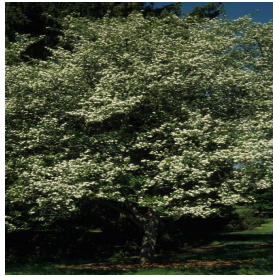

**Acer platanoides Superform**  
 Height: 35-45 ft  
 Spread: 30-40 ft  
 Zone: 4-8

**Calibrachoa Superbells®  
 Pink**  
 Height: 6-12 in  
 Spread: 12-24 in  
 Zone: 9-11

**Crataegus viridis Winter  
 King**  
 Height: 25-35 ft  
 Spread: 25-35 ft  
 Zone: 5-7

**Echinacea purpurea  
 PowWow® Wild Berry**  
 Height: 18-24 in  
 Spread: 12-16 in  
 Zone: 3-8

**Impatiens walleriana Fiesta  
 series**  
 Height: 10-22 in  
 Spread: 10-22 in  
 Zone: 10-11

**Mandevilla x SunParasol®  
 Giant Pink**  
 Height: 6-8 ft  
 Spread: 24-36 in  
 Zone: 10-11

**Tagetes erecta Antigua  
 Primrose**  
 Height: 10-12 in  
 Spread: 10-12 in  
 Zone: 9-11

**Thuja occidentalis Little  
 Giant**  
 Height: 3-4 ft  
 Spread: 3-4 ft  
 Zone: 3-8

**Viburnum x juddii**  
 Height: 6-8 ft  
 Spread: 6-8 ft  
 Zone: 4-8