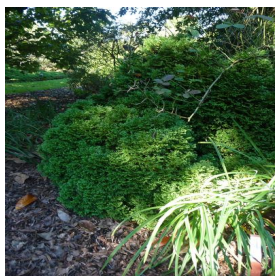

**Acer rubrum Red Sunset®**  
 Height: 40-50 ft  
 Spread: 30-40 ft  
 Zone: 4-7

**Acer x freemanii Autumn Fantasy®**  
 Height: 40-50 ft  
 Spread: 35-40 ft  
 Zone: 4-8

**Catharanthus roseus Valiant Series**  
 Height: 14-20 in  
 Spread: 10-12 in  
 Zone: 10-11

**Portulaca x hybrida Fairytale Series**  
 Height: 4-8 in  
 Spread: 14-16 in  
 Zone: 10-11

**Potentilla fruticosa Goldfinger**  
 Height: 2-3 ft  
 Spread: 3-4 ft  
 Zone: 3-7

**Rosa x Double Knock Out®**  
 Height: 3-4 ft  
 Spread: 3-4 ft  
 Zone: 4-9

**Solanum lycopersicon Plum Dandy**  
 Height: 6-8 ft  
 Spread: 2-3 ft  
 Zone: 10-11

**Solanum lycopersicon Patio**  
 Height: 18-24 in  
 Spread: 18-24 in  
 Zone: 10-11

**Symphoricarpos albus**  
 Height: 3-6 ft  
 Spread: 3-6 ft  
 Zone: 2-7

**Symphotrichum (Aster) novae-angliae September Ruby**  
 Height: 3-4 ft  
 Spread: 18-24 in  
 Zone: 2-9

**Tagetes erecta Taishan® series**  
 Height: 10-12 in  
 Spread: 8-10 in  
 Zone: 10-11

**Thuja occidentalis 'Hetz Midget'**  
 Height: 3-4 ft  
 Spread: 4-5 ft  
 Zone: 2-7