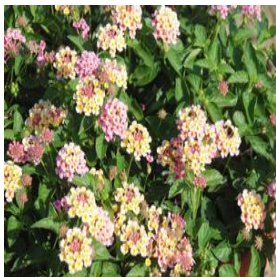

**Calibrachoa Superbells®**  
**Grape Punch**  
 Height: 6-12 in  
 Spread: 12-24 in  
 Zone: 9-11

**Calibrachoa Superbells®**  
**Saffron**  
 Height: 6-12 in  
 Spread: 12-24 in  
 Zone: 9-11

**Calibrachoa Superbells®**  
**Sweet Tart**  
 Height: 6-12 in  
 Spread: 12-24 in  
 Zone: 9-11

**Echinacea purpurea**  
**PowWow® Wild Berry**  
 Height: 18-24 in  
 Spread: 12-16 in  
 Zone: 3-8

**Halesia tetraptera**  
 Height: 30-40 ft  
 Spread: 20-35 ft  
 Zone: 4-8

**Hemerocallis x Siloam**  
**Double Classic**  
 Height: 20-26 in  
 Spread: 18-24 in  
 Zone: 3-9

**Lantana camara Little Lucky**  
**Red**  
 Height: 10-12 in  
 Spread: 10-12 in  
 Zone: 10-11

**Lantana camara South**  
**Beach™ Compact Coral**  
 Height: 12-18 in  
 Spread: 15-18 in  
 Zone: 8-11