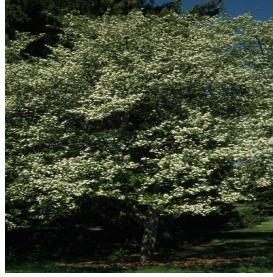

Begonia semperflorens
Cocktail Vodka
 Height: 8-12 in
 Spread: 8-12 in
 Zone: 10-11

Betula nigra
 Height: 40-70 ft
 Spread: 40-60 cm
 Zone: 4-9

Crataegus viridis Winter King
 Height: 25-35 ft
 Spread: 25-35 ft
 Zone: 5-7

Gleditsia triacanthos var. inermis Sunburst
 Height: 35-45 ft
 Spread: 30-40 ft
 Zone: 3-9

Gymnocladus dioica
 Height: 60-80 ft
 Spread: 40-55 ft
 Zone: 3-8

Impatiens walleriana Super Elfin XP Rose Starburst
 Height: 8-14 in
 Spread: 8-18 in
 Zone: 10-11

Lobularia Giga White
 Height: 4-8 in
 Spread: 10-12 in
 Zone: 9-11

Mandevilla x SunParasol® Giant Pink
 Height: 6-8 ft
 Spread: 24-36 in
 Zone: 10-11

Tagetes erecta Antigua Primrose
 Height: 10-12 in
 Spread: 10-12 in
 Zone: 9-11