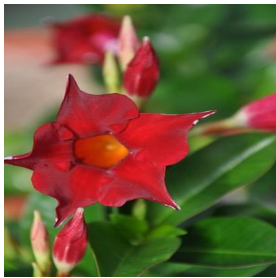

**Betula nigra Little King**  
 Height: 8-10 ft  
 Spread: 8-12 ft  
 Zone: 4-10

**Callicarpa dichotoma Early Amethyst**  
 Height: 3-4 ft  
 Spread: 3-4 ft  
 Zone: 5-8

**Hamamelis virginiana**  
 Height: 15-20 ft  
 Spread: 15-20 ft  
 Zone: 3-8

**Hamamelis x intermedia Arnold Promise**  
 Height: 15-20 ft  
 Spread: 15-20 ft  
 Zone: 5-9

**Heptacodium miconioides**  
 Height: 15-20 ft  
 Spread: 10-15 ft  
 Zone: 5-9

**Mahonia aquifolium Compactum**  
 Height: 2-3 ft  
 Spread: 3-4 ft  
 Zone: 5-9