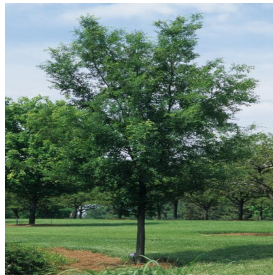

**Betula nigra Little King**  
 Height: 8-10 ft  
 Spread: 8-12 ft  
 Zone: 4-10

**Callicarpa dichotoma Early Amethyst**  
 Height: 3-4 ft  
 Spread: 3-4 ft  
 Zone: 5-8

**Hamamelis virginiana**  
 Height: 15-20 ft  
 Spread: 15-20 ft  
 Zone: 3-8

**Hamamelis x intermedia Arnold Promise**  
 Height: 15-20 ft  
 Spread: 15-20 ft  
 Zone: 5-9

**Heptacodium miconioides**  
 Height: 15-20 ft  
 Spread: 10-15 ft  
 Zone: 5-9

**Mahonia aquifolium Compactum**  
 Height: 2-3 ft  
 Spread: 3-4 ft  
 Zone: 5-9

**Mandevilla x SunParasol® Crimson**  
 Height: 6-8 ft  
 Spread: 24-36 in  
 Zone: 10-11

**Paeonia lactiflora Lady Alexandra Duff**  
 Height: 30-36 in  
 Spread: 24-36 in  
 Zone: 3-7

**Petunia x hybrida Cascadias Grape Punch**  
 Height: 6-10 in  
 Spread: 12-36 in  
 Zone: 10-11

**Rhus typhina**  
 Height: 15-20 ft  
 Spread: 20-30 ft  
 Zone: 3-8

**Styrax japonicus Carillon (Pendula)**  
 Height: 8-12 ft  
 Spread: 8-12 ft  
 Zone: 5-9

**Tagetes erecta Discovery series**  
 Height: 8-10 in  
 Spread: 8-10 in  
 Zone: 10-11