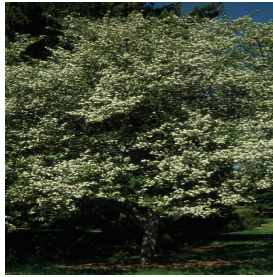

**Acer platanoides Superform**  
 Height: 35-45 ft  
 Spread: 30-40 ft  
 Zone: 4-8

**Calibrachoa Superbells® Pink**  
 Height: 6-12 in  
 Spread: 12-24 in  
 Zone: 9-11

**Crataegus viridis Winter King**  
 Height: 25-35 ft  
 Spread: 25-35 ft  
 Zone: 5-7

**Echinacea purpurea PowWow® Wild Berry**  
 Height: 18-24 in  
 Spread: 12-16 in  
 Zone: 3-8

**Impatiens walleriana Fiesta series**  
 Height: 10-22 in  
 Spread: 10-22 in  
 Zone: 10-11

**Mandevilla x SunParasol® Giant Pink**  
 Height: 6-8 ft  
 Spread: 24-36 in  
 Zone: 10-11

**Tagetes erecta Antigua Primrose**  
 Height: 10-12 in  
 Spread: 10-12 in  
 Zone: 9-11

**Thuja occidentalis Little Giant**  
 Height: 3-4 ft  
 Spread: 3-4 ft  
 Zone: 3-8

**Viburnum dentatum Autumn Jazz®**  
 Height: 8-10 ft  
 Spread: 10-12 ft  
 Zone: 2-8