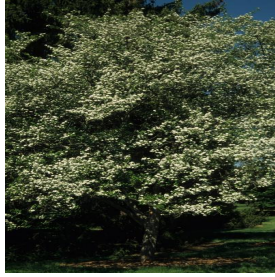

**Calibrachoa Superbells®  
 Yellow Chiffon**  
 Height: 6-12 in  
 Spread: 12-24 in  
 Zone: 9-11

**Crataegus viridis Winter  
 King**  
 Height: 25-35 ft  
 Spread: 25-35 ft  
 Zone: 5-7

**Echinacea purpurea Merlot**  
 Height: 24-36 in  
 Spread: 18-30 in  
 Zone: 4-9

**Impatiens walleriana Super  
 Elfin XP Rose Starburst**  
 Height: 8-14 in  
 Spread: 8-18 in  
 Zone: 10-11

**Syringa vulgaris Arch  
 McKean**  
 Height: 8-10 ft  
 Spread: 8-10 ft  
 Zone: 2-7

**Tagetes erecta Antigua  
 Primrose**  
 Height: 10-12 in  
 Spread: 10-12 in  
 Zone: 9-11

**Viburnum dentatum  
 Autumn Jazz®**  
 Height: 8-10 ft  
 Spread: 10-12 ft  
 Zone: 2-8