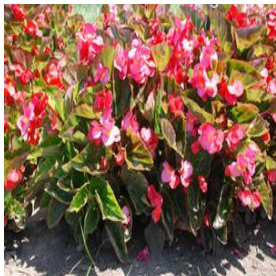

Acer platanoides
 Height: 40-60 ft
 Spread: 30-40 ft
 Zone: 4-7

Acer tataricum subsp. ginnala Embers
 Height: 15-20 ft
 Spread: 10-15 ft
 Zone: 2-8

Aesculus pavia
 Height: 10-20 ft
 Spread: 10-20 ft
 Zone: 4-8

Begonia semperflorens Cocktail Vodka
 Height: 8-12 in
 Spread: 8-12 in
 Zone: 10-11

Begonia semperflorens Doublet Series
 Height: 6-15 in
 Spread: 8-18 in
 Zone: 10-11

Begonia x benariensis BIG Series
 Height: 12-18 in
 Spread: 12-18 in
 Zone: 10-11