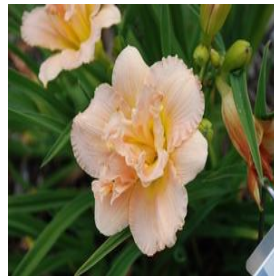

Calibrachoa Superbells®
Grape Punch
 Height: 6-12 in
 Spread: 12-24 in
 Zone: 9-11

Calibrachoa Superbells®
Saffron
 Height: 6-12 in
 Spread: 12-24 in
 Zone: 9-11

Calibrachoa Superbells®
Sweet Tart
 Height: 6-12 in
 Spread: 12-24 in
 Zone: 9-11

Echinacea purpurea
PowWow® Wild Berry
 Height: 18-24 in
 Spread: 12-16 in
 Zone: 3-8

Halesia tetraptera
 Height: 30-40 ft
 Spread: 20-35 ft
 Zone: 4-8

Hemerocallis x Siloam
Double Classic
 Height: 20-26 in
 Spread: 18-24 in
 Zone: 3-9