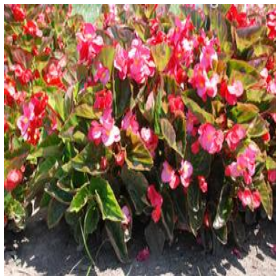

**Acer platanoides**  
 Height: 40-60 ft  
 Spread: 30-40 ft  
 Zone: 4-7

**Acer tataricum subsp. ginnala Embers**  
 Height: 15-20 ft  
 Spread: 10-15 ft  
 Zone: 2-8

**Aesculus pavia**  
 Height: 10-20 ft  
 Spread: 10-20 ft  
 Zone: 4-8

**Begonia semperflorens Cocktail Vodka**  
 Height: 8-12 in  
 Spread: 8-12 in  
 Zone: 10-11

**Begonia semperflorens Doublet Series**  
 Height: 6-15 in  
 Spread: 8-18 in  
 Zone: 10-11

**Begonia x benariensis BIG Series**  
 Height: 12-18 in  
 Spread: 12-18 in  
 Zone: 10-11