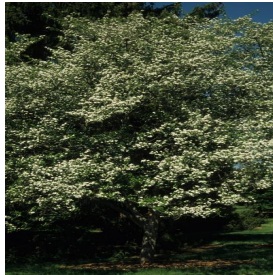

Acer platanoides Superform
 Height: 35-45 ft
 Spread: 30-40 ft
 Zone: 4-8

**Calibrachoa Superbells®
 Pink**
 Height: 6-12 in
 Spread: 12-24 in
 Zone: 9-11

**Crataegus viridis Winter
 King**
 Height: 25-35 ft
 Spread: 25-35 ft
 Zone: 5-7

**Echinacea purpurea
 PowWow® Wild Berry**
 Height: 18-24 in
 Spread: 12-16 in
 Zone: 3-8

**Impatiens walleriana Fiesta
 series**
 Height: 10-22 in
 Spread: 10-22 in
 Zone: 10-11

**Tagetes erecta Antigua
 Primrose**
 Height: 10-12 in
 Spread: 10-12 in
 Zone: 9-11