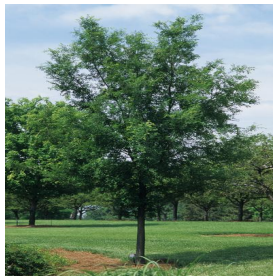

**Acer saccharinum Silver Queen**  
 Height: 40-50 ft  
 Spread: 30-40 ft  
 Zone: 3-9

**Hosta Fragrant Bouquet**  
 Height: 20-36 in  
 Spread: 24-36 in  
 Zone: 3-9

**Lagerstroemia indica Potomac**  
 Height: 12-16 ft  
 Spread: 10-12 ft  
 Zone: 7-10

**Mahonia aquifolium Compactum**  
 Height: 2-3 ft  
 Spread: 3-4 ft  
 Zone: 5-9

**Nandina domestica Harbor Belle™**  
 Height: 15-18 in  
 Spread: 30-36 in  
 Zone: 6-11

**Panicum virgatum Northwind**  
 Height: 4-5 ft  
 Spread: 2-3 ft  
 Zone: 2-9

**Styrax japonicus Carillon (Pendula)**  
 Height: 8-12 ft  
 Spread: 8-12 ft  
 Zone: 5-9

**Ulmus parvifolia**  
 Height: 40-45 ft  
 Spread: 35-40 ft  
 Zone: 4-9