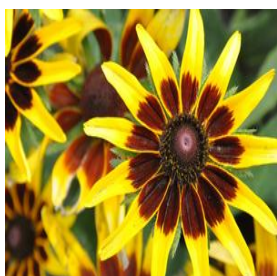

**Halesia tetraptera**  
 Height: 30-40 ft  
 Spread: 20-35 ft  
 Zone: 4-8

**Hemerocallis x Siloam Double Classic**  
 Height: 20-26 in  
 Spread: 18-24 in  
 Zone: 3-9

**Impatiens walleriana Fiesta series**  
 Height: 10-22 in  
 Spread: 10-22 in  
 Zone: 10-11

**Lantana camara Little Lucky Red**  
 Height: 10-12 in  
 Spread: 10-12 in  
 Zone: 10-11

**Miscanthus sinensis var. condensatus Cabaret**  
 Height: 6-8 ft  
 Spread: 3-5 ft  
 Zone: 5-9

**Nandina domestica Blush Pink™**  
 Height: 3 ft  
 Spread: 3 ft  
 Zone: 6-11

**Portulaca x hybrida Fairytale Series**  
 Height: 4-8 in  
 Spread: 14-16 in  
 Zone: 10-11

**Rudbeckia hirta Denver Daisy™**  
 Height: 18-24 in  
 Spread: 18-24 in  
 Zone: 5-9

**Symphoricarpos albus**  
 Height: 3-6 ft  
 Spread: 3-6 ft  
 Zone: 2-7