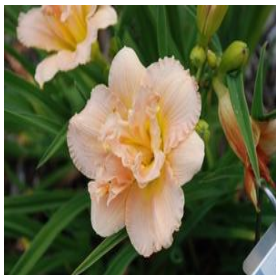

**Begonia x benariensis BIG Series**  
 Height: 12-18 in  
 Spread: 12-18 in  
 Zone: 10-11

**Calamagrostis x acutiflora Avalanche**  
 Height: 3-4 ft  
 Spread: 1-2 ft  
 Zone: 4-9

**Calibrachoa Superbells® Pink**  
 Height: 6-12 in  
 Spread: 12-24 in  
 Zone: 9-11

**Calibrachoa Superbells® Red**  
 Height: 6-12 in  
 Spread: 12-24 in  
 Zone: 9-11

**Calibrachoa Superbells® Sweet Tart**  
 Height: 6-12 in  
 Spread: 12-24 in  
 Zone: 9-11

**Gleditsia triacanthos var. inermis Halka™**  
 Height: 30-40 ft  
 Spread: 30-40 ft  
 Zone: 3-9

**Halesia tetraptera**  
 Height: 30-40 ft  
 Spread: 20-35 ft  
 Zone: 4-8

**Hemerocallis x Siloam Double Classic**  
 Height: 20-26 in  
 Spread: 18-24 in  
 Zone: 3-9

**Impatiens walleriana Fiesta series**  
 Height: 10-22 in  
 Spread: 10-22 in  
 Zone: 10-11