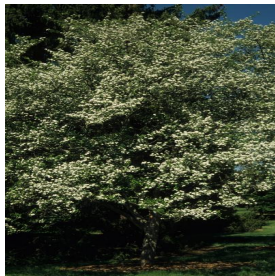

**Acer platanoides Superform**  
 Height: 35-45 ft  
 Spread: 30-40 ft  
 Zone: 4-8

**Amelanchier x grandiflora**  
 Height: 15-25 ft  
 Spread: 15-25 ft  
 Zone: 4-9

**Betula nigra**  
 Height: 40-70 ft  
 Spread: 40-60 cm  
 Zone: 4-9

**Buddleia davidii Buzz™**  
 Ivory  
 Height: 3-4 ft  
 Spread: 3-4 ft  
 Zone: 5-9

**Calibrachoa Superbells®**  
 Pink  
 Height: 6-12 in  
 Spread: 12-24 in  
 Zone: 9-11

**Caragana arborescens**  
 Height: 12-20 ft  
 Spread: 12-15 ft  
 Zone: 2-7

**Crataegus viridis Winter King**  
 Height: 25-35 ft  
 Spread: 25-35 ft  
 Zone: 5-7

**Gleditsia triacanthos var. inermis Sunburst**  
 Height: 35-45 ft  
 Spread: 30-40 ft  
 Zone: 3-9

**Gymnocladus dioica**  
 Height: 60-80 ft  
 Spread: 40-55 ft  
 Zone: 3-8