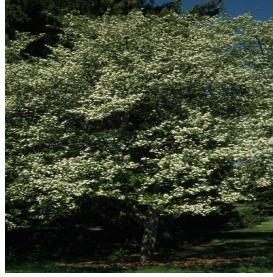

Begonia semperflorens
Cocktail Vodka
 Height: 8-12 in
 Spread: 8-12 in
 Zone: 10-11

Betula nigra
 Height: 40-70 ft
 Spread: 40-60 cm
 Zone: 4-9

Crataegus viridis Winter King
 Height: 25-35 ft
 Spread: 25-35 ft
 Zone: 5-7

Gleditsia triacanthos var. inermis Sunburst
 Height: 35-45 ft
 Spread: 30-40 ft
 Zone: 3-9

Impatiens walleriana Super Elf XP Rose Starburst
 Height: 8-14 in
 Spread: 8-18 in
 Zone: 10-11

Mandevilla x SunParasol® Giant Pink
 Height: 6-8 ft
 Spread: 24-36 in
 Zone: 10-11

Tagetes erecta Antigua Primrose
 Height: 10-12 in
 Spread: 10-12 in
 Zone: 9-11

Thuja occidentalis Little Giant
 Height: 3-4 ft
 Spread: 3-4 ft
 Zone: 3-8

Viburnum dentatum Autumn Jazz®
 Height: 8-10 ft
 Spread: 10-12 ft
 Zone: 2-8