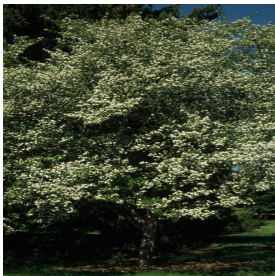

**Berberis thunbergii var atropurpurea** *Admiration*  
 Height: 12-18 in  
 Spread: 18-24 in  
 Zone: 3-10

**Calibrachoa Superbells®** *Pink*  
 Height: 6-12 in  
 Spread: 12-24 in  
 Zone: 9-11

**Calibrachoa Superbells®** *Saffron*  
 Height: 6-12 in  
 Spread: 12-24 in  
 Zone: 9-11

**Calibrachoa Superbells®** *Yellow Chiffon*  
 Height: 6-12 in  
 Spread: 12-24 in  
 Zone: 9-11

**Caragana arborescens**  
 Height: 12-20 ft  
 Spread: 12-15 ft  
 Zone: 2-7

**Crataegus viridis** *Winter King*  
 Height: 25-35 ft  
 Spread: 25-35 ft  
 Zone: 5-7

**Echinacea purpurea** *Merlot*  
 Height: 24-36 in  
 Spread: 18-30 in  
 Zone: 4-9

**Gleditsia triacanthos var. inermis** *Sunburst*  
 Height: 35-45 ft  
 Spread: 30-40 ft  
 Zone: 3-9

**Gymnocladus dioicus**  
 Height: 60-80 ft  
 Spread: 40-55 ft  
 Zone: 3-8