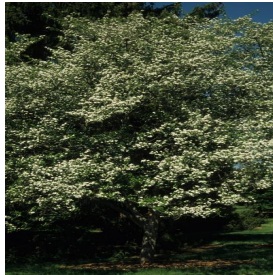

**Acer platanoides Superform**  
 Height: 35-45 ft  
 Spread: 30-40 ft  
 Zone: 4-8

**Calibrachoa Superbells®  
 Pink**  
 Height: 6-12 in  
 Spread: 12-24 in  
 Zone: 9-11

**Crataegus viridis Winter  
 King**  
 Height: 25-35 ft  
 Spread: 25-35 ft  
 Zone: 5-7

**Echinacea purpurea  
 PowWow® Wild Berry**  
 Height: 18-24 in  
 Spread: 12-16 in  
 Zone: 3-8

**Impatiens walleriana Fiesta  
 series**  
 Height: 10-22 in  
 Spread: 10-22 in  
 Zone: 10-11

**Tagetes erecta Antigua  
 Primrose**  
 Height: 10-12 in  
 Spread: 10-12 in  
 Zone: 9-11

**Thuja occidentalis Little  
 Giant**  
 Height: 3-4 ft  
 Spread: 3-4 ft  
 Zone: 3-8

**Viburnum dentatum  
 Autumn Jazz®**  
 Height: 8-10 ft  
 Spread: 10-12 ft  
 Zone: 2-8

**Viburnum x juddii**  
 Height: 6-8 ft  
 Spread: 6-8 ft  
 Zone: 4-8