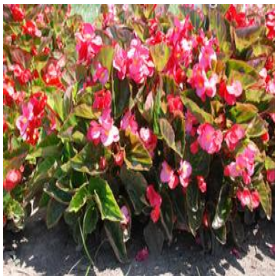

**Acer platanoides**  
 Height: 40-60 ft  
 Spread: 30-40 ft  
 Zone: 4-7

**Acer tataricum subsp. ginnala Embers**  
 Height: 15-20 ft  
 Spread: 10-15 ft  
 Zone: 2-8

**Aesculus pavia**  
 Height: 10-20 ft  
 Spread: 10-20 ft  
 Zone: 4-8

**Begonia semperflorens Cocktail Vodka**  
 Height: 8-12 in  
 Spread: 8-12 in  
 Zone: 10-11

**Begonia semperflorens Doublet Series**  
 Height: 6-15 in  
 Spread: 8-18 in  
 Zone: 10-11

**Begonia x benariensis BIG Series**  
 Height: 12-18 in  
 Spread: 12-18 in  
 Zone: 10-11