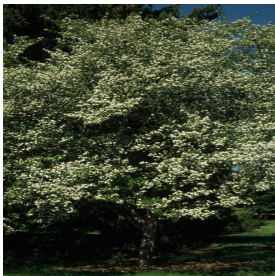

Berberis thunbergii var atropurpurea *Admiration*
 Height: 12-18 in
 Spread: 18-24 in
 Zone: 3-10

Calibrachoa Superbells® *Pink*
 Height: 6-12 in
 Spread: 12-24 in
 Zone: 9-11

Calibrachoa Superbells® *Saffron*
 Height: 6-12 in
 Spread: 12-24 in
 Zone: 9-11

Calibrachoa Superbells® *Yellow Chiffon*
 Height: 6-12 in
 Spread: 12-24 in
 Zone: 9-11

Caragana arborescens
 Height: 12-20 ft
 Spread: 12-15 ft
 Zone: 2-7

Crataegus viridis *Winter King*
 Height: 25-35 ft
 Spread: 25-35 ft
 Zone: 5-7

Echinacea purpurea *Merlot*
 Height: 24-36 in
 Spread: 18-30 in
 Zone: 4-9

Gleditsia triacanthos var. inermis *Sunburst*
 Height: 35-45 ft
 Spread: 30-40 ft
 Zone: 3-9

Gymnocladus dioicus
 Height: 60-80 ft
 Spread: 40-55 ft
 Zone: 3-8