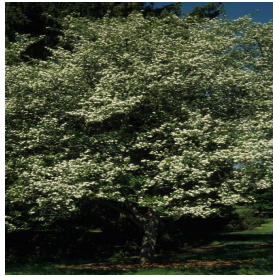

**Acer platanoides Superform**  
 Height: 35-45 ft  
 Spread: 30-40 ft  
 Zone: 4-8

**Calibrachoa Superbells®  
 Pink**  
 Height: 6-12 in  
 Spread: 12-24 in  
 Zone: 9-11

**Crataegus viridis Winter  
 King**  
 Height: 25-35 ft  
 Spread: 25-35 ft  
 Zone: 5-7

**Echinacea purpurea  
 PowWow® Wild Berry**  
 Height: 18-24 in  
 Spread: 12-16 in  
 Zone: 3-8

**Impatiens walleriana Fiesta  
 series**  
 Height: 10-22 in  
 Spread: 10-22 in  
 Zone: 10-11

**Mandevilla x SunParasol®  
 Giant Pink**  
 Height: 6-8 ft  
 Spread: 24-36 in  
 Zone: 10-11

**Tagetes erecta Antigua  
 Primrose**  
 Height: 10-12 in  
 Spread: 10-12 in  
 Zone: 9-11

**Thuja occidentalis Little  
 Giant**  
 Height: 3-4 ft  
 Spread: 3-4 ft  
 Zone: 3-8

**Viburnum dentatum  
 Autumn Jazz®**  
 Height: 8-10 ft  
 Spread: 10-12 ft  
 Zone: 2-8