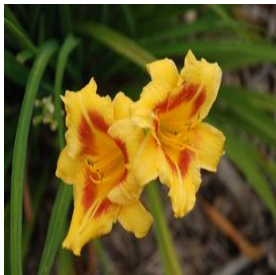

Acer rubrum
 Height: 40-70 ft
 Spread: 30-50 ft
 Zone: 3-9

Acer x freemanii Autumn Fantasy®
 Height: 40-50 ft
 Spread: 35-40 ft
 Zone: 4-8

Begonia x benariensis BIG Series
 Height: 12-18 in
 Spread: 12-18 in
 Zone: 10-11

Calamagrostis x acutiflora Avalanche
 Height: 3-4 ft
 Spread: 1-2 ft
 Zone: 4-9

Calibrachoa Superbells® Grape Punch
 Height: 6-12 in
 Spread: 12-24 in
 Zone: 9-11

Canna Tropicanna®
 Height: 4-5 ft
 Spread: 2-3 ft
 Zone: 7-11

Clethra alnifolia Ruby Spice
 Height: 6-8 ft
 Spread: 6-8 ft
 Zone: 4-9

Cotoneaster acutifolius
 Height: 6-10 ft
 Spread: 6-10 ft
 Zone: 4-8

Crataegus phaenopyrum
 Height: 25-30 ft
 Spread: 25-30 ft
 Zone: 3-8

Echinacea Hot Lava
 Height: 24-30 in
 Spread: 24-36 in
 Zone: 4-10

Hemerocallis x Black Eyed Stella
 Height: 15-18 in
 Spread: 18-24 in
 Zone: 2-9

Iris germanica Sharper Image
 Height: 36-42 in
 Spread: 12-24 in
 Zone: 3-9