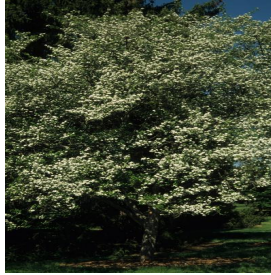

**Begonia semperflorens**  
**Cocktail Vodka**  
 Height: 8-12 in  
 Spread: 8-12 in  
 Zone: 10-11

**Betula nigra**  
 Height: 40-70 ft  
 Spread: 40-60 cm  
 Zone: 4-9

**Crataegus viridis Winter King**  
 Height: 25-35 ft  
 Spread: 25-35 ft  
 Zone: 5-7

**Gleditsia triacanthos var. inermis Sunburst**  
 Height: 35-45 ft  
 Spread: 30-40 ft  
 Zone: 3-9

**Impatiens walleriana Super Elf XP Rose Starburst**  
 Height: 8-14 in  
 Spread: 8-18 in  
 Zone: 10-11

**Lobularia Giga White**  
 Height: 4-8 in  
 Spread: 10-12 in  
 Zone: 9-11

**Mandevilla x SunParasol® Giant Pink**  
 Height: 6-8 ft  
 Spread: 24-36 in  
 Zone: 10-11

**Tagetes erecta Antigua Primrose**  
 Height: 10-12 in  
 Spread: 10-12 in  
 Zone: 9-11