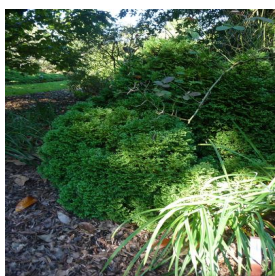

**Acer saccharum**  
**Crescendo™**  
 Height: 40-45 ft  
 Spread: 30-35 ft  
 Zone: 5-7

**Begonia semperflorans**  
**Doublet Series**  
 Height: 6-15 in  
 Spread: 8-18 in  
 Zone: 10-11

**Calibrachoa Superbells®**  
**Grape Punch**  
 Height: 6-12 in  
 Spread: 12-24 in  
 Zone: 9-11

**Echinacea purpurea**  
**PowWow® White**  
 Height: 18-24 in  
 Spread: 12-16 in  
 Zone: 3-9

**Halesia tetrapetra**  
 Height: 30-40 ft  
 Spread: 20-35 ft  
 Zone: 4-8

**Iris germanica Solo Flight**  
 Height: 34-36 in  
 Spread: 12-24 in  
 Zone: 3-9

**Lantana camara South Beach™ Compact Coral**  
 Height: 12-18 in  
 Spread: 15-18 in  
 Zone: 8-11

**Malus Prairiefire**  
 Height: 15-20 ft  
 Spread: 15-20 ft  
 Zone: 4-8

**Potentilla fruticosa**  
**Goldfinger**  
 Height: 2-3 ft  
 Spread: 3-4 ft  
 Zone: 3-7

**Salvia nemorosa Blue Hill**  
 Height: 15-18 in  
 Spread: 15-18 in  
 Zone: 4-9

**Symphoricarpos albus**  
 Height: 3-6 ft  
 Spread: 3-6 ft  
 Zone: 2-7

**Thuja occidentalis 'Hetz Midget'**  
 Height: 3-4 ft  
 Spread: 4-5 ft  
 Zone: 2-7