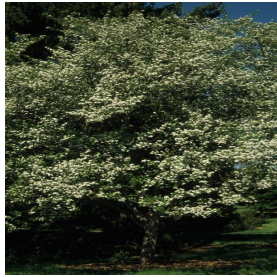

Calibrachoa Superbells®
Yellow Chiffon
 Height: 6-12 in
 Spread: 12-24 in
 Zone: 9-11

Crataegus viridis Winter King
 Height: 25-35 ft
 Spread: 25-35 ft
 Zone: 5-7

Echinacea purpurea Merlot
 Height: 24-36 in
 Spread: 18-30 in
 Zone: 4-9

Impatiens walleriana Super Elfin XP Rose Starburst
 Height: 8-14 in
 Spread: 8-18 in
 Zone: 10-11

Syringa vulgaris Arch McKean
 Height: 8-10 ft
 Spread: 8-10 ft
 Zone: 2-7

Tagetes erecta Antigua Primrose
 Height: 10-12 in
 Spread: 10-12 in
 Zone: 9-11