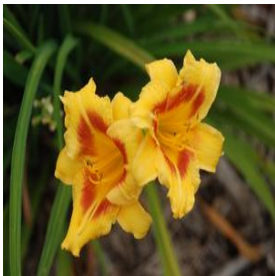

Angelonia Sungelonia Series
 Height: 12-15 in
 Spread: 8-12 in
 Zone: 9-10

Capsicum annuum Black Pearl
 Height: 18-30 in
 Spread: 8-16 in
 Zone: 9-11

Carex flagellifera Toffee Twist
 Height: 12-18 in
 Spread: 12-18 in
 Zone: 7-10

Catharanthus roseus Valiant Series
 Height: 14-20 in
 Spread: 10-12 in
 Zone: 10-11

Cercis canadensis ssp. mexicana
 Height: 12-20 ft
 Spread: 12-20 ft
 Zone: 6-9

Hemerocallis x Black Eyed Stella
 Height: 15-18 in
 Spread: 18-24 in
 Zone: 2-9

Viburnum dilatatum Cardinal Candy™
 Height: 7-10 ft
 Spread: 7-10 ft
 Zone: 5-8