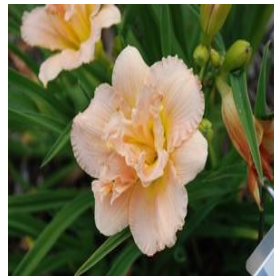

**Calibrachoa Superbells®**  
**Grape Punch**  
 Height: 6-12 in  
 Spread: 12-24 in  
 Zone: 9-11

**Calibrachoa Superbells®**  
**Saffron**  
 Height: 6-12 in  
 Spread: 12-24 in  
 Zone: 9-11

**Calibrachoa Superbells®**  
**Sweet Tart**  
 Height: 6-12 in  
 Spread: 12-24 in  
 Zone: 9-11

**Echinacea purpurea**  
**PowWow® Wild Berry**  
 Height: 18-24 in  
 Spread: 12-16 in  
 Zone: 3-8

**Halesia tetraptera**  
 Height: 30-40 ft  
 Spread: 20-35 ft  
 Zone: 4-8

**Hemerocallis x Siloam**  
**Double Classic**  
 Height: 20-26 in  
 Spread: 18-24 in  
 Zone: 3-9