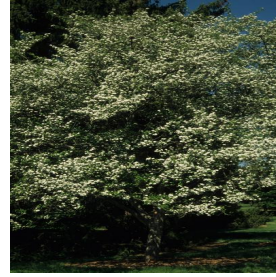

**Begonia semperflorens**  
**Cocktail Vodka**  
 Height: 8-12 in  
 Spread: 8-12 in  
 Zone: 10-11

**Berberis thunbergii var**  
**atropurpurea Admiration**  
 Height: 12-18 in  
 Spread: 18-24 in  
 Zone: 3-10

**Betula nigra**  
 Height: 40-70 ft  
 Spread: 40-60 cm  
 Zone: 4-9

**Crataegus viridis Winter**  
**King**  
 Height: 25-35 ft  
 Spread: 25-35 ft  
 Zone: 5-7

**Gleditsia triacanthos var.**  
**inermis Sunburst**  
 Height: 35-45 ft  
 Spread: 30-40 ft  
 Zone: 3-9

**Impatiens walleriana Super**  
**Elfin XP Rose Starburst**  
 Height: 8-14 in  
 Spread: 8-18 in  
 Zone: 10-11

**Mandevilla x SunParasol®**  
**Giant Pink**  
 Height: 6-8 ft  
 Spread: 24-36 in  
 Zone: 10-11