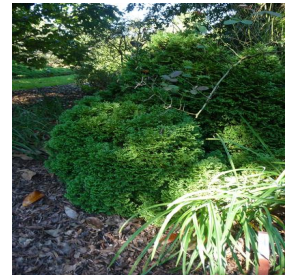

Otomeria O'premiera™ Ruby
Height: 14-18 in
Spread: 12-14 in
Zone: 10-11

Thuja occidentalis 'Hetz Midget'
Height: 3-4 ft
Spread: 4-5 ft
Zone: 2-7