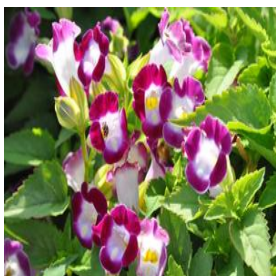

Cercis canadensis ssp. texensis
 Height: 15-20 ft
 Spread: 15-30 ft
 Zone: 6-9

Echinacea purpurea PowWow® Wild Berry
 Height: 18-24 in
 Spread: 12-16 in
 Zone: 3-8

Ginkgo biloba Autumn Gold
 Height: 35-50 ft
 Spread: 25-30 ft
 Zone: 3-9

Hemerocallis x Mauna Loa
 Height: 18-24 in
 Spread: 12-18 in
 Zone: 3-9

Impatiens walleriana Super Elfin XP Rose Starburst
 Height: 8-14 in
 Spread: 8-18 in
 Zone: 10-11

Pelargonium peltatum Cascade® Sofie
 Height: 8-12 in
 Spread: 14-22 in
 Zone: 10-11

Rosa x Carefree Beauty™
 Height: 3-5 ft
 Spread: 3-4 ft
 Zone: 4-9

Solanum lycopersicon Pink Beauty
 Height: 6-8 ft
 Spread: 2-3 ft
 Zone: 10-11

Spiraea x vanhouttei
 Height: 5-8 ft
 Spread: 7-10 ft
 Zone: 4-8

Symphyotrichum (Aster) dumosus Wood's Pink
 Height: 12-16 in
 Spread: 15-20 in
 Zone: 4-8

Thuja occidentalis Little Giant
 Height: 3-4 ft
 Spread: 3-4 ft
 Zone: 3-8

Thuja occidentalis Rheingold
 Height: 3-5 ft
 Spread: 3-5 ft
 Zone: 4-8