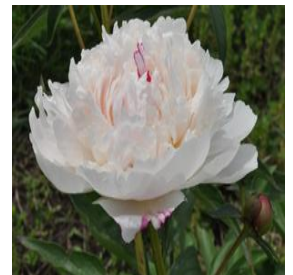

Celosia argentea var. cristata Cramer's Burgundy
 Height: 30-36 in
 Spread: 15-24 in
 Zone: 10-11

Chaenomeles japonica Texas Scarlet
 Height: 3-4 ft
 Spread: 4-5 ft
 Zone: 5-9

Cotinus x Grace
 Height: 10-15 ft
 Spread: 10-15 ft
 Zone: 4-8

Gerbera hybrid Garoran
 Height: 12-18 in
 Spread: 12-18 in
 Zone: 7-11

Hosta Wheaton Blue
 Height: 15-24 in
 Spread: 36-48 in
 Zone: 3-9

Iris germanica Coming Storm
 Height: 36-38 in
 Spread: 12-24 in
 Zone: 3-9

Iris germanica Liberty Classic
 Height: 36-39 in
 Spread: 12-24 in
 Zone: 3-9

Juniperus chinensis Kallay's Compacta
 Height: 2-3 ft
 Spread: 3-6 ft
 Zone: 4-9

Juniperus procumbens Greenmound
 Height: 6-8 in
 Spread: 4-6 ft
 Zone: 3-9

Juniperus sabina Broadmoor
 Height: 2-3 ft
 Spread: 4-6 ft
 Zone: 3-7

Lobularia maritima Silver Stream™
 Height: 8-12 in
 Spread: 12-14 in
 Zone: 9-11

Paeonia lactiflora Shirley Temple
 Height: 2-3 ft
 Spread: 2-3 ft
 Zone: 3-8