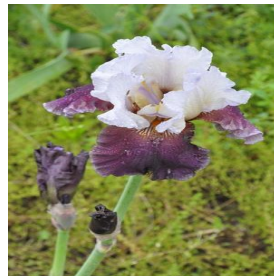

Acer platanoides Easy Street™
 Height: 30-40 ft
 Spread: 15-20 ft
 Zone: 4-8

Ageratum Artist™ Series
 Height: 8-12 in
 Spread: 10-14 in
 Zone: 9-10

Catharanthus roseus Pacifica XP series
 Height: 12-16 in
 Spread: 16-20 in
 Zone: 10-11

Celosia argentea var. cristata Cramer's Burgundy
 Height: 30-36 in
 Spread: 15-24 in
 Zone: 10-11

Chaenomeles japonica Texas Scarlet
 Height: 3-4 ft
 Spread: 4-5 ft
 Zone: 5-9

Cotinus x Grace
 Height: 10-15 ft
 Spread: 10-15 ft
 Zone: 4-8

Gerbera hybrid Garoran
 Height: 12-18 in
 Spread: 12-18 in
 Zone: 7-11

Hosta Wheaton Blue
 Height: 15-24 in
 Spread: 36-48 in
 Zone: 3-9

Iris germanica Coming Storm
 Height: 36-38 in
 Spread: 12-24 in
 Zone: 3-9