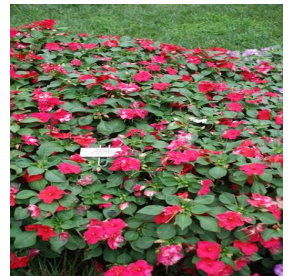

**Calibrachoa Superbells®
 Yellow**
 Height: 6-12 in
 Spread: 12-24 in
 Zone: 9-11

Carpinus betulus Fastigiata
 Height: 35-45 ft
 Spread: 25-35 ft
 Zone: 4-8

Carya laciniosa
 Height: 60-80 ft
 Spread: 40-60 ft
 Zone: 5-8

**Celosia argentea var.
 spicata Cramer's Amazon**
 Height: 4-6 ft
 Spread: 3-4 ft
 Zone: 10-11

Hibiscus Candy Stripe
 Height: 5-6 ft
 Spread: 5-6 ft

Hosta Pacific Blue Edger
 Height: 8-12 in
 Spread: 18-26 in
 Zone: 3-9

Hosta Squash Casserole
 Height: 12-20 in
 Spread: 36-40 in
 Zone: 2-8

**Hydrangea quercifolia
 Munchkin**
 Height: 3-4 ft
 Spread: 3-4 ft
 Zone: 5-9

**Hydrangea quercifolia Snow
 Queen**
 Height: 4-6 ft
 Spread: 6-8 ft
 Zone: 5-9