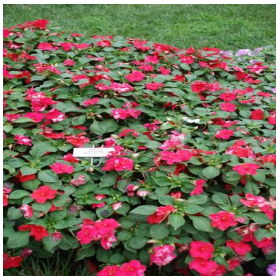

**Acalypha wilkesiana Tiki**  
**Lava Flow**  
 Height: 18-24 in  
 Spread: 15-18 in  
 Zone: 9-10

**Acer saccharum**  
 Height: 60-75 ft  
 Spread: 50-60 ft  
 Zone: 4-8

**Cornus florida**  
 Height: 15-30 ft  
 Spread: 15-30 ft  
 Zone: 5-9

**Deutzia gracilis Nikko**  
 Height: 2 ft  
 Spread: 4-5 ft  
 Zone: 5-8

**Echinacea purpurea**  
**Cheyenne Spirit**  
 Height: 24-30 in  
 Spread: 18-24 in  
 Zone: 4-9

**Impatiens walleriana**  
**Showstopper Tropical Flair**  
**Mix**  
 Height: 10-15 in  
 Spread: 12-18 in  
 Zone: 10-11