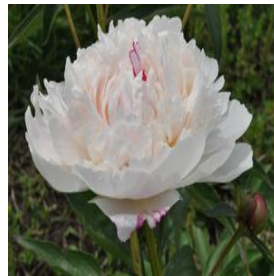

**Acalypha wilkesiana Tiki**  
**Lava Flow**  
 Height: 18-24 in  
 Spread: 15-18 in  
 Zone: 9-10

**Acer saccharum**  
 Height: 60-75 ft  
 Spread: 50-60 ft  
 Zone: 4-8

**Cornus florida**  
 Height: 15-30 ft  
 Spread: 15-30 ft  
 Zone: 5-9

**Deutzia gracilis Nikko**  
 Height: 2 ft  
 Spread: 4-5 ft  
 Zone: 5-8

**Echinacea purpurea**  
**Cheyenne Spirit**  
 Height: 24-30 in  
 Spread: 18-24 in  
 Zone: 4-9

**Impatiens walleriana**  
**Showstopper Tropical Flair**  
**Mix**  
 Height: 10-15 in  
 Spread: 12-18 in  
 Zone: 10-11

**Iris germanica Lacy**  
**Snowflake**  
 Height: 36-38 in  
 Spread: 12-24 in  
 Zone: 3-9

**Juniperus chinensis Kallay's**  
**Compacta**  
 Height: 2-3 ft  
 Spread: 3-6 ft  
 Zone: 4-9

**Paeonia lactiflora Shirley**  
**Temple**  
 Height: 2-3 ft  
 Spread: 2-3 ft  
 Zone: 3-8