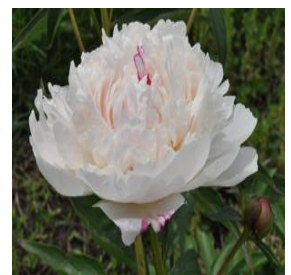

**Catalpa speciosa**  
Height: 40-70 ft  
Spread: 20-40 ft  
Zone: 4-8

**Catharanthus roseus First Kiss Blueberry**  
Height: 8-12 in  
Spread: 12-15 in  
Zone: 10-11

**Celosia argentea var. spicata Cramer's Amazon**  
Height: 4-6 ft  
Spread: 3-4 ft  
Zone: 10-11

**Cornus mas Spring Glow**  
Height: 15-25 ft  
Spread: 12-18 ft  
Zone: 5-8

**Deutzia gracilis Nikko**  
Height: 2 ft  
Spread: 4-5 ft  
Zone: 5-8

**Echinacea purpurea Cheyenne Spirit**  
Height: 24-30 in  
Spread: 18-24 in  
Zone: 4-9

**Gaillardia x grandiflora Mesa™ Yellow**  
Height: 16-18 in  
Spread: 20-22 in  
Zone: 5-9

**Hosta Mama Mia**  
Height: 12-18 in  
Spread: 24-30 in  
Zone: 3-9

**Impatiens walleriana Showstopper Tropical Flair Mix**  
Height: 10-15 in  
Spread: 12-18 in  
Zone: 10-11

**Iris germanica Marjorie L**  
Height: 18-20 in  
Spread: 12-24 in  
Zone: 3-9

**Lobelia Lucia® Lavender Blush**  
Height: 10-14 in  
Spread: 12-24 in  
Zone: 9-11

**Paeonia lactiflora Shirley Temple**  
Height: 2-3 ft  
Spread: 2-3 ft  
Zone: 3-8