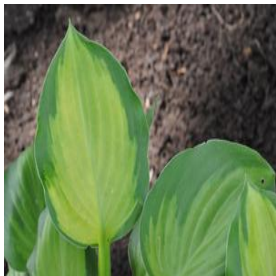

**Acer truncatum**  
 Height: 20-25 Feet  
 Spread: 15-20 Feet  
 Zone: 4-8

**Calibrachoa Can-Can®  
 Purple Star**  
 Height: 10-15 in  
 Spread: 8-12 in  
 Zone: 9-11

**Calibrachoa Superbells®  
 Cherry Red**  
 Height: 6-12 in  
 Spread: 12-24 in  
 Zone: 9-11

**Calibrachoa Superbells®  
 Scarlet**  
 Height: 6-12 in  
 Spread: 12-24 in  
 Zone: 9-11

**Canna Chocolate Sunrise**  
 Height: 36-42 in  
 Spread: 36-42 in  
 Zone: 7-10

**Euonymus alatus**  
 Height: 15-20 ft  
 Spread: 15-20 ft  
 Zone: 4-9