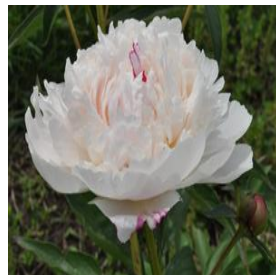

**Catalpa speciosa**  
Height: 40-70 ft  
Spread: 20-40 ft  
Zone: 4-8

**Catharanthus roseus First Kiss Blueberry**  
Height: 8-12 in  
Spread: 12-15 in  
Zone: 10-11

**Celosia argentea var. spicata Cramer's Amazon**  
Height: 4-6 ft  
Spread: 3-4 ft  
Zone: 10-11

**Cornus mas Spring Glow**  
Height: 15-25 ft  
Spread: 12-18 ft  
Zone: 5-8

**Deutzia gracilis Nikko**  
Height: 2 ft  
Spread: 4-5 ft  
Zone: 5-8

**Gaillardia x grandiflora Mesa™ Yellow**  
Height: 16-18 in  
Spread: 20-22 in  
Zone: 5-9

**Hosta Mama Mia**  
Height: 12-18 in  
Spread: 24-30 in  
Zone: 3-9

**Impatiens walleriana Showstopper Tropical Flair Mix**  
Height: 10-15 in  
Spread: 12-18 in  
Zone: 10-11

**Iris germanica Marjorie L**  
Height: 18-20 in  
Spread: 12-24 in  
Zone: 3-9

**Lobelia Lucia® Lavender Blush**  
Height: 10-14 in  
Spread: 12-24 in  
Zone: 9-11

**Paeonia lactiflora Shirley Temple**  
Height: 2-3 ft  
Spread: 2-3 ft  
Zone: 3-8

**Physocarpus opulifolius Summer Wine®**  
Height: 5-6 ft  
Spread: 5-6 ft  
Zone: 3-8