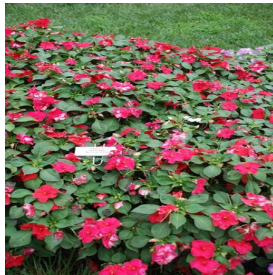

Calibrachoa Superbells® Yellow
 Height: 6-12 in
 Spread: 12-24 in
 Zone: 9-11

Carpinus betulus Fastigiata
 Height: 35-45 ft
 Spread: 25-35 ft
 Zone: 4-8

Carya laciniosa
 Height: 60-80 ft
 Spread: 40-60 ft
 Zone: 5-8

Celosia argentea var. spicata Cramer's Amazon
 Height: 4-6 ft
 Spread: 3-4 ft
 Zone: 10-11

Hibiscus Candy Stripe
 Height: 5-6 ft
 Spread: 5-6 ft

Hosta Pacific Blue Edger
 Height: 8-12 in
 Spread: 18-26 in
 Zone: 3-9

Hosta Squash Casserole
 Height: 12-20 in
 Spread: 36-40 in
 Zone: 2-8

Hydrangea quercifolia Munchkin
 Height: 3-4 ft
 Spread: 3-4 ft
 Zone: 5-9

Hydrangea quercifolia Snow Queen
 Height: 4-6 ft
 Spread: 6-8 ft
 Zone: 5-9