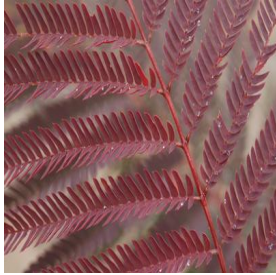

**Acer truncatum**  
 Height: 20-25 Feet  
 Spread: 15-20 Feet  
 Zone: 4 - 8

**Albizia julibrissin Summer Chocolate**  
 Height: 20-40 ft  
 Spread: 20-50 ft  
 Zone: 7-9

**Hemerocallis x Siloam Space Age**  
 Height: 24-28 in  
 Spread: 24-36 in  
 Zone: 3-9

**Impatiens walleriana Showstopper Cherry**  
 Height: 10-15 in  
 Spread: 12-18 in  
 Zone: 10-11

**Salvia farinacea Evolution White**  
 Height: 16-20 in  
 Spread: 14-16 in  
 Zone: 8-10

**Styrax japonicus Emerald Pagoda**  
 Height: 10-30 ft  
 Spread: 8-20 ft  
 Zone: 7-9

**Tagetes erecta Moonsong Deep Orange**  
 Height: 10-24 in  
 Spread: 14-18 in  
 Zone: 10-11

**Zinnia elegans Oklahoma series**  
 Height: 30-40 in  
 Spread: 6-12 in  
 Zone: 10-11