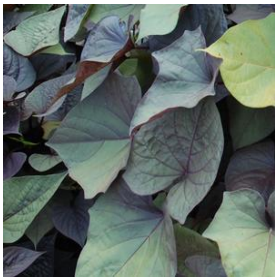

Begonia semperflorens
Ambassador Pink
 Height: 8-10 in
 Spread: 6-8 in
 Zone: 10-11

Buxus sempervirens
Elegantissima
 Height: 3-5 ft
 Spread: 3-4 ft
 Zone: 6-8

Calibrachoa Can-Can®
Purple Star
 Height: 10-15 in
 Spread: 8-12 in
 Zone: 9-11

Calibrachoa Superbells®
White
 Height: 6-12 in
 Spread: 12-24 in
 Zone: 9-11

Cotoneaster acutifolius
 Height: 6-10 ft
 Spread: 6-10 ft
 Zone: 4-8

Ipomoea batatas Ace of Spades
 Height: 6-8 in
 Spread: 2-4 ft
 Zone: 10-11

Populus deltoides
 Height: 50-80 ft
 Spread: 35-60 ft
 Zone: 2-9

Zinnia hybrid Profusion
White
 Height: 15-18 in
 Spread: 18-24 in
 Zone: 10-11