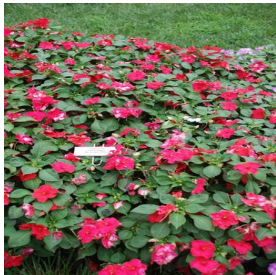

Catalpa speciosa
Height: 40-70 ft
Spread: 20-40 ft
Zone: 4-8

Catharanthus roseus First Kiss Blueberry
Height: 8-12 in
Spread: 12-15 in
Zone: 10-11

Celosia argentea var. spicata Cramer's Amazon
Height: 4-6 ft
Spread: 3-4 ft
Zone: 10-11

Cornus mas Spring Glow
Height: 15-25 ft
Spread: 12-18 ft
Zone: 5-8

Deutzia gracilis Nikko
Height: 2 ft
Spread: 4-5 ft
Zone: 5-8

Gaillardia x grandiflora Mesa™ Yellow
Height: 16-18 in
Spread: 20-22 in
Zone: 5-9

Hosta Mama Mia
Height: 12-18 in
Spread: 24-30 in
Zone: 3-9

Impatiens walleriana Showstopper Tropical Flair Mix
Height: 10-15 in
Spread: 12-18 in
Zone: 10-11

Iris germanica Elizabeth Noble
Height: 34-36 in
Spread: 12-24 in
Zone: 3-9