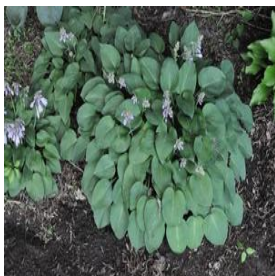

**Acer saccharum**  
 Height: 60-75 ft  
 Spread: 50-60 ft  
 Zone: 4-8

**Calibrachoa Superbells®  
 Miss Lilac**  
 Height: 6-12 in  
 Spread: 12-24 in  
 Zone: 9-11

**Carya laciniosa**  
 Height: 60-80 ft  
 Spread: 40-60 ft  
 Zone: 5-8

**Forsythia x intermedia  
 Spectabilis**  
 Height: 8-10 ft  
 Spread: 8-10 ft  
 Zone: 5-8

**Hosta Fragrant Blue**  
 Height: 18-22 in  
 Spread: 24-30 in  
 Zone: 3-9

**Hosta Pacific Blue Edger**  
 Height: 8-12 in  
 Spread: 18-26 in  
 Zone: 3-9

**Hosta Squash Casserole**  
 Height: 12-20 in  
 Spread: 36-40 in  
 Zone: 2-8

**Hydrangea quercifolia  
 Munchkin**  
 Height: 3-4 ft  
 Spread: 3-4 ft  
 Zone: 5-9

**Hydrangea quercifolia Snow  
 Queen**  
 Height: 4-6 ft  
 Spread: 6-8 ft  
 Zone: 5-9