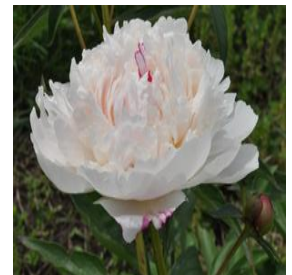

**Hosta Squash Casserole**  
 Height: 12-20 in  
 Spread: 36-40 in  
 Zone: 2-8

**Hydrangea quercifolia  
 Munchkin**  
 Height: 3-4 ft  
 Spread: 3-4 ft  
 Zone: 5-9

**Hydrangea quercifolia Snow  
 Queen**  
 Height: 4-6 ft  
 Spread: 6-8 ft  
 Zone: 5-9

**Impatiens walleriana Super  
 Elfin XP Blue Pearl**  
 Height: 8-18 in  
 Spread: 10-18 in  
 Zone: 10-11

**Iris germanica Sharpshooter**  
 Height: 34-37 in  
 Spread: 12-24 in  
 Zone: 3-9

**Lobelia Lucia® Lavender  
 Blush**  
 Height: 10-14 in  
 Spread: 12-24 in  
 Zone: 9-11

**Lobularia Frosty Knight®**  
 Height: 4-6 in  
 Spread: 12-18 in  
 Zone: 9-11

**Maclura pomifera**  
 Height: 35-60 ft  
 Spread: 35-60 ft  
 Zone: 4-9

**Paeonia lactiflora Shirley  
 Temple**  
 Height: 2-3 ft  
 Spread: 2-3 ft  
 Zone: 3-8

**Pelargonium x Caliente  
 Rose**  
 Height: 12-18 in  
 Spread: 12-16 in  
 Zone: 9-11

**Physocarpus opulifolius  
 Summer Wine®**  
 Height: 5-6 ft  
 Spread: 5-6 ft  
 Zone: 3-8

**Robinia pseudoacacia  
 Purple Robe**  
 Spread: 30-35 ft