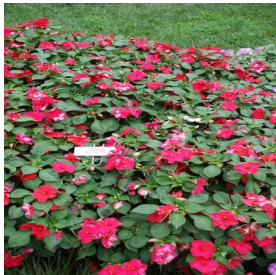

**Catalpa speciosa**  
Height: 40-70 ft  
Spread: 20-40 ft  
Zone: 4-8

**Catharanthus roseus First Kiss Blueberry**  
Height: 8-12 in  
Spread: 12-15 in  
Zone: 10-11

**Celosia argentea var. spicata Cramer's Amazon**  
Height: 4-6 ft  
Spread: 3-4 ft  
Zone: 10-11

**Cornus mas Spring Glow**  
Height: 15-25 ft  
Spread: 12-18 ft  
Zone: 5-8

**Deutzia gracilis Nikko**  
Height: 2 ft  
Spread: 4-5 ft  
Zone: 5-8

**Echinacea purpurea Cheyenne Spirit**  
Height: 24-30 in  
Spread: 18-24 in  
Zone: 4-9

**Gaillardia x grandiflora Mesa™ Yellow**  
Height: 16-18 in  
Spread: 20-22 in  
Zone: 5-9

**Hosta Mama Mia**  
Height: 12-18 in  
Spread: 24-30 in  
Zone: 3-9

**Impatiens walleriana Showstopper Tropical Flair Mix**  
Height: 10-15 in  
Spread: 12-18 in  
Zone: 10-11