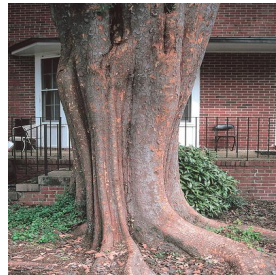

Ulmus parvifolia Allee®
Height: 60-70 ft
Spread: 35-55 ft
Zone: 4-9