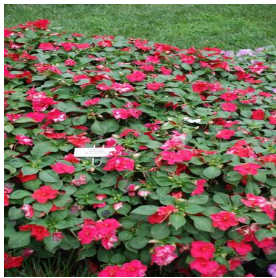

Acer saccharum
 Height: 60-75 ft
 Spread: 50-60 ft
 Zone: 4-8

Calibrachoa Superbells®
Coralberry Punch
 Height: 6-12 in
 Spread: 12-24 in
 Zone: 9-11

Deutzia gracilis Nikko
 Height: 2 ft
 Spread: 4-5 ft
 Zone: 5-8

Forsythia x intermedia
Spectabilis
 Height: 8-10 ft
 Spread: 8-10 ft
 Zone: 5-8

Hemerocallis x Camden
Gold Dollar
 Height: 22-32 in
 Spread: 24-36 in
 Zone: 3-10

Impatiens walleriana
Showstopper Tropical Flair
Mix
 Height: 10-15 in
 Spread: 12-18 in
 Zone: 10-11