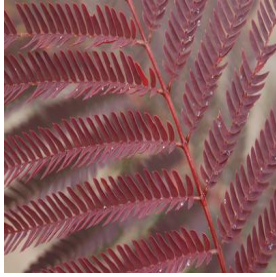

Acer truncatum
 Height: 20-25 Feet
 Spread: 15-20 Feet
 Zone: 4-8

Albizia julibrissin Summer Chocolate
 Height: 20-40 ft
 Spread: 20-50 ft
 Zone: 7-9

Begonia x benariensis Whopper Series
 Height: 30-34 in
 Spread: 10-14 in
 Zone: 10-11

Carya illinoensis
 Height: 75-100 ft
 Spread: 40-70 ft
 Zone: 5-9

Hemerocallis x Siloam Space Age
 Height: 24-28 in
 Spread: 24-36 in
 Zone: 3-9

Hesperaloe parviflora
 Height: 3-6 ft
 Spread: 3-4 ft
 Zone: 5-11

Impatiens walleriana Showstopper Cherry
 Height: 10-15 in
 Spread: 12-18 in
 Zone: 10-11

Salvia farinacea Evolution White
 Height: 16-20 in
 Spread: 14-16 in
 Zone: 8-10

Solanum lycopersicon Mountain Spring
 Height: 3-4 ft
 Spread: 24-36 in
 Zone: 10-11