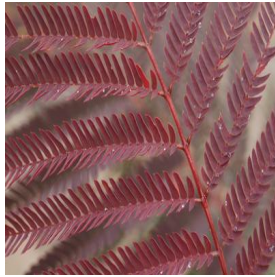

Acer truncatum
Height: 20-25 Feet
Spread: 15-20 Feet
Zone: 4-8

Albizia julibrissin Summer Chocolate
Height: 20-40 ft
Spread: 20-50 ft
Zone: 7-9

Begonia x benariensis Whopper Series
Height: 30-34 in
Spread: 10-14 in
Zone: 10-11

Carya illinoensis
Height: 75-100 ft
Spread: 40-70 ft
Zone: 5-9

Cosmos sulphureus Cosmic Orange
Height: 12-18 in
Spread: 12-18 in
Zone: 10-11

Hemerocallis x Siloam Space Age
Height: 24-28 in
Spread: 24-36 in
Zone: 3-9