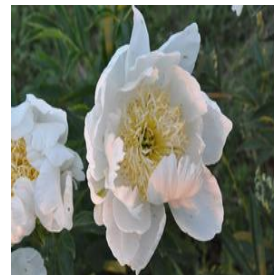

Iris germanica Coming Storm
Height: 36-38 in
Spread: 12-24 in
Zone: 3-9

Paeonia lactiflora Louise Marx
Height: 30-36 in
Spread: 24-36 in
Zone: 3-7