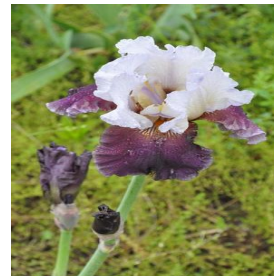

Acer truncatum
Height: 20-25 Feet
Spread: 15-20 Feet
Zone: 4-8

Albizia julibrissin Summer Chocolate
Height: 20-40 ft
Spread: 20-50 ft
Zone: 7-9

Begonia x benariensis Whopper Series
Height: 30-34 in
Spread: 10-14 in
Zone: 10-11

Carya illinoensis
Height: 75-100 ft
Spread: 40-70 ft
Zone: 5-9

Cosmos sulphureus Cosmic Orange
Height: 12-18 in
Spread: 12-18 in
Zone: 10-11

Hemerocallis x Siloam Space Age
Height: 24-28 in
Spread: 24-36 in
Zone: 3-9

Hosta Robert Frost
Height: 18-24 in
Spread: 36-48 in
Zone: 2-8

Hydrangea quercifolia Snowflake™
Height: 5-8 ft
Spread: 5-10 ft
Zone: 5-9

Iris germanica Coming Storm
Height: 36-38 in
Spread: 12-24 in
Zone: 3-9

Iris germanica Eleanor Roosevelt
Height: 21-24 in
Spread: 12-24 in
Zone: 3-9

Liquidambar styraciflua Gold Dust®
Height: 50-60 ft
Spread: 25-35 ft
Zone: 5-9

Malus Purple Prince
Height: 15-20 ft
Spread: 15-20 ft
Zone: 4-8