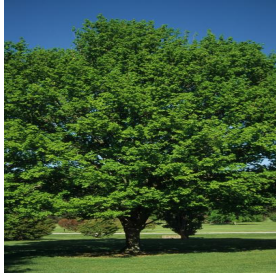

Acalypha wilkesiana Tiki
Lava Flow
 Height: 18-24 in
 Spread: 15-18 in
 Zone: 9-10

Acer saccharum
 Height: 60-75 ft
 Spread: 50-60 ft
 Zone: 4-8

Calibrachoa Superbells®
Miss Lilac
 Height: 6-12 in
 Spread: 12-24 in
 Zone: 9-11

Cornus florida
 Height: 15-30 ft
 Spread: 15-30 ft
 Zone: 5-9

Deutzia gracilis Nikko
 Height: 2 ft
 Spread: 4-5 ft
 Zone: 5-8

Echinacea purpurea
Cheyenne Spirit
 Height: 24-30 in
 Spread: 18-24 in
 Zone: 4-9

Impatiens walleriana
Showstopper Tropical Flair
Mix
 Height: 10-15 in
 Spread: 12-18 in
 Zone: 10-11

Iris germanica Lacy
Snowflake
 Height: 36-38 in
 Spread: 12-24 in
 Zone: 3-9

Paeonia lactiflora Shirley
Temple
 Height: 2-3 ft
 Spread: 2-3 ft
 Zone: 3-8

Physocarpus opulifolius
Summer Wine®
 Height: 5-6 ft
 Spread: 5-6 ft
 Zone: 3-8

Solenostemon
scutellarioides Dark
Chocolate
 Height: 24-30 in
 Spread: 18-24 in
 Zone: 10-11