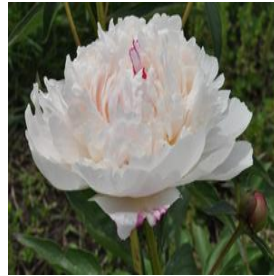

Acalypha wilkesiana Tiki
Lava Flow
 Height: 18-24 in
 Spread: 15-18 in
 Zone: 9-10

Acer saccharum
 Height: 60-75 ft
 Spread: 50-60 ft
 Zone: 4-8

Calibrachoa Superbells®
Miss Lilac
 Height: 6-12 in
 Spread: 12-24 in
 Zone: 9-11

Cornus florida
 Height: 15-30 ft
 Spread: 15-30 ft
 Zone: 5-9

Deutzia gracilis Nikko
 Height: 2 ft
 Spread: 4-5 ft
 Zone: 5-8

Echinacea purpurea
Cheyenne Spirit
 Height: 24-30 in
 Spread: 18-24 in
 Zone: 4-9

Impatiens walleriana
Showstopper Tropical Flair
Mix
 Height: 10-15 in
 Spread: 12-18 in
 Zone: 10-11

Iris germanica Lacy
Snowflake
 Height: 36-38 in
 Spread: 12-24 in
 Zone: 3-9

Paeonia lactiflora Shirley
Temple
 Height: 2-3 ft
 Spread: 2-3 ft
 Zone: 3-8