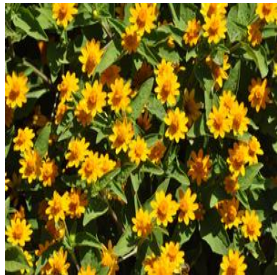

**Celosia argentea var.
 spicata Flamingo Purple**
 Height: 3-5 ft
 Spread: 1-2 ft
 Zone: 10-11

Cleome Seniorita Blanca®
 Height: 24-32 in
 Spread: 16-20 in
 Zone: 10-11

Cotoneaster divaricatus
 Height: 4-6 ft
 Spread: 6-8 ft
 Zone: 4-7

**Cuphea hybrid
 Vermillionaire®**
 Height: 18-24 in
 Spread: 12-24 in
 Zone: 8-11

Eucommia ulmoides
 Height: 40-60 ft
 Spread: 35-45 ft
 Zone: 4-7

Ipomoea batatas Blackie
 Height: 8-10 in
 Spread: 4-5 ft
 Zone: 10-11

Iris germanica Paul Black
 Height: 36-42 in
 Spread: 12-24 in
 Zone: 3-9

**Lagerstroemia indica Pink
 Ruffles**
 Height: 4-6 ft
 Spread: 3-6 ft
 Zone: 6-9

**Melampodium divaricatum
 Derby**
 Height: 12-24 in
 Spread: 8-12 in
 Zone: 2-11