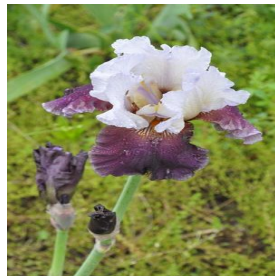

**Albizia julibrissin Summer Chocolate**  
Height: 20-40 ft  
Spread: 20-50 ft  
Zone: 7-9

**Begonia x benariensis Whopper Series**  
Height: 30-34 in  
Spread: 10-14 in  
Zone: 10-11

**Carya illinoensis**  
Height: 75-100 ft  
Spread: 40-70 ft  
Zone: 5-9

**Cosmos sulphureus Cosmic Orange**  
Height: 12-18 in  
Spread: 12-18 in  
Zone: 10-11

**Hemerocallis x Siloam Space Age**  
Height: 24-28 in  
Spread: 24-36 in  
Zone: 3-9

**Hosta Robert Frost**  
Height: 18-24 in  
Spread: 36-48 in  
Zone: 2-8

**Hydrangea quercifolia Snowflake™**  
Height: 5-8 ft  
Spread: 5-10 ft  
Zone: 5-9

**Iris germanica Coming Storm**  
Height: 36-38 in  
Spread: 12-24 in  
Zone: 3-9

**Iris germanica Eleanor Roosevelt**  
Height: 21-24 in  
Spread: 12-24 in  
Zone: 3-9