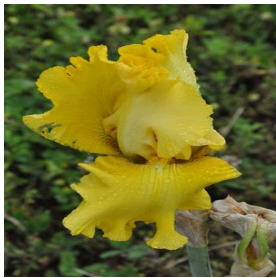

Bidens ferulifolia Goldilocks Rocks®
 Height: 12-14 in
 Spread: 14-18 in
 Zone: 9-11

Calibrachoa Can-Can® Purple Star
 Height: 10-15 in
 Spread: 8-12 in
 Zone: 9-11

Cercis chinensis
 Height: 12-15 ft
 Spread: 6-12 ft
 Zone: 6-9

Gaillardia aristata Arizona Apricot
 Height: 8-12 in
 Spread: 10-14 in
 Zone: 3-10

Hemerocallis x Stella DeOro
 Height: 12-30 in
 Spread: 18-24 in
 Zone: 4-11

Iris germanica Spectral Challenge
 Height: 36-37 in
 Spread: 12-24 in
 Zone: 3-9

Philadelphus coronarius
 Height: 10-12 ft
 Spread: 10-12 ft
 Zone: 4-8

Philadelphus x virginalis Snowbelle
 Height: 3-4 ft
 Spread: 3-4 ft
 Zone: 4-8

Rhus typhina Tiger Eyes®
 Height: 3-6 ft
 Spread: 3-6 ft
 Zone: 4-8